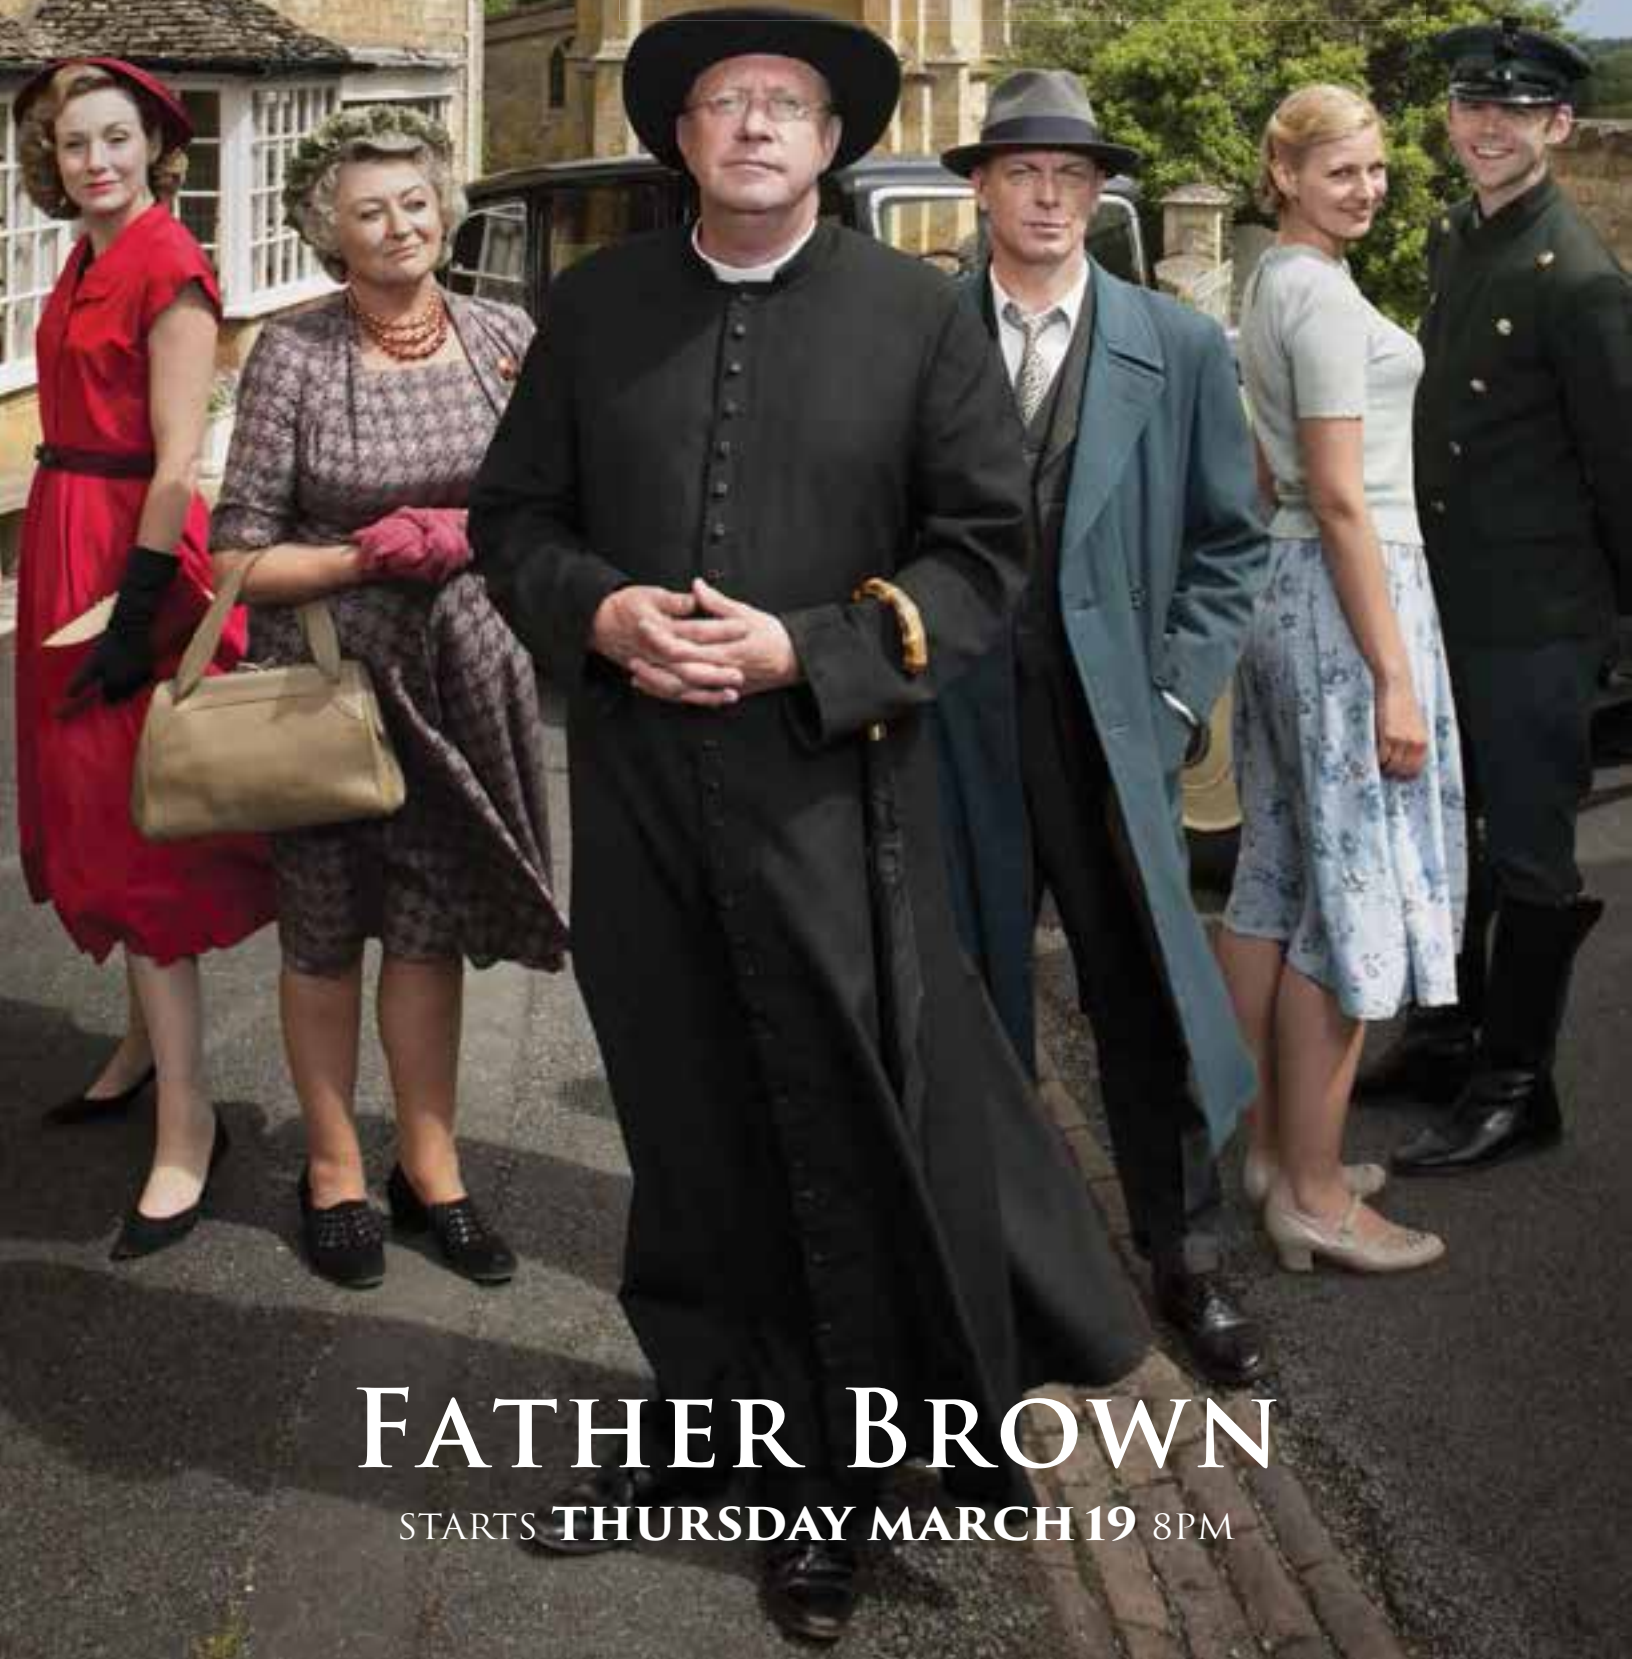

FATHER BROWN

STARTS THURSDAY MARCH 19 8PM