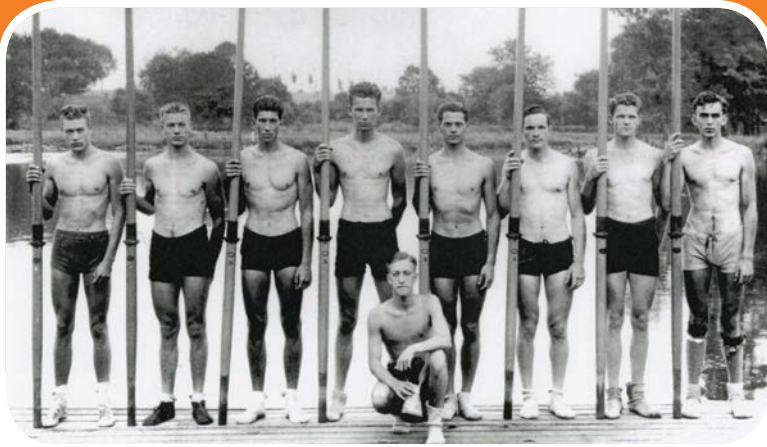

WORTH WATCHING AUGUST

The Boys of '36: American Experience