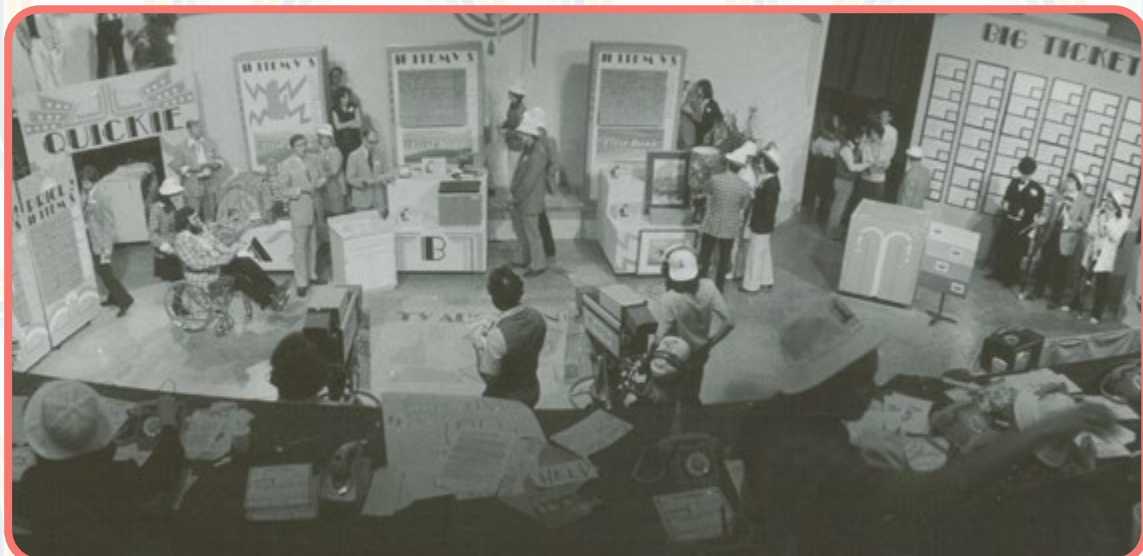

WNIT *krowback*

Photos from the early days of WNIT on-air auctions. These were shown in the PBS Michiana original documentary from ***Signal to Story: 50 Years of WNIT Public Television.***

Originating in 1968, WNIT TV emerged as a grassroots initiative to launch an educational television station. From its inception as a broadcasting training ground to its evolution into a producer of documentaries and television programs, WNIT has remained steadfast in its mission to deliver high-quality educational and cultural content.

Just for fun: [here is](#) an video about the '96 WNIT Auction with some very groovy music!

Thank you to Cindy and Laura for walking us through our memberships!

This article was brought to you by **WNIT Nerd**. You don't have to be a nerd to love **PBS Michiana - WNIT**, but there are a lot of us out there. This page is the place to learn nerd, speak nerd, and nerd out on any given topic within the PBS Michiana - WNIT ecosphere.

If you have any interesting WNIT archive-worthy stories, facts or photos from our 50+ year history, [contact us!](#)